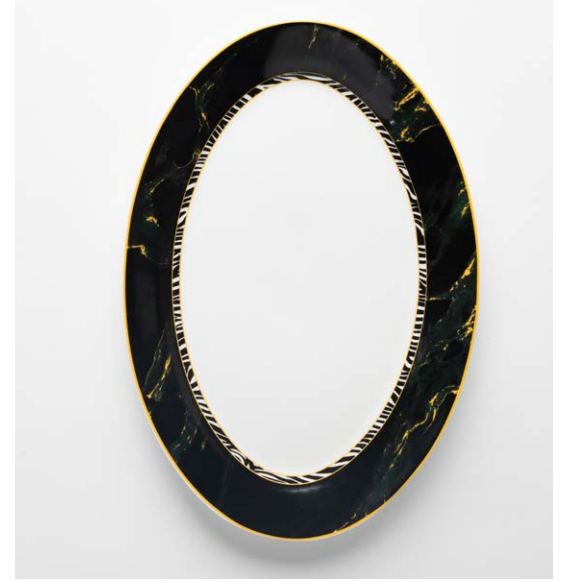

SERENGETI
OVAL PLATTER

R 399.00

JC-7183