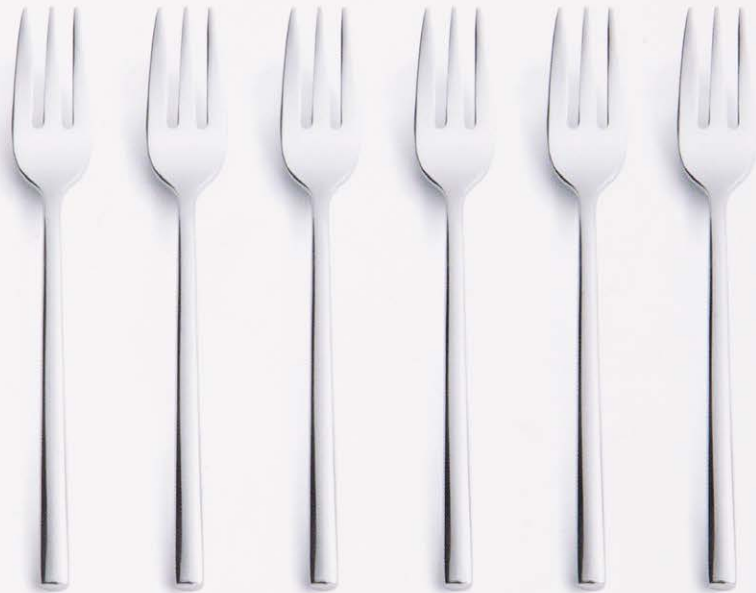

JC-7365

LA FLEUR CUTLERY

ITEM	ITEM PRICE
16PC CUTLERY SET	R 1,499.00
SALAD SERVER	R 619.00

JENNA CLIFFORD

ALBA

CAKE FORKS

6 PIECE SET

Alba Cutlery